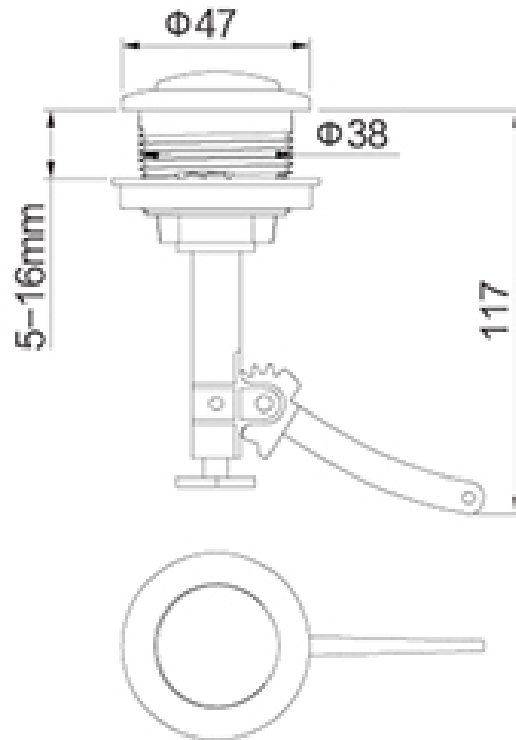

Brand : WDI, China  
Name : Single flush push button  
Item Code : B5069 GASV1

Designer :  
Color / Finish: ABS Chrome  
Dimensions :  $\varnothing 38\text{mm}$  / 1½"  
177 mm height

- Product info:
- For operating single flush valve
  - POM connecting rod
  - Plane round